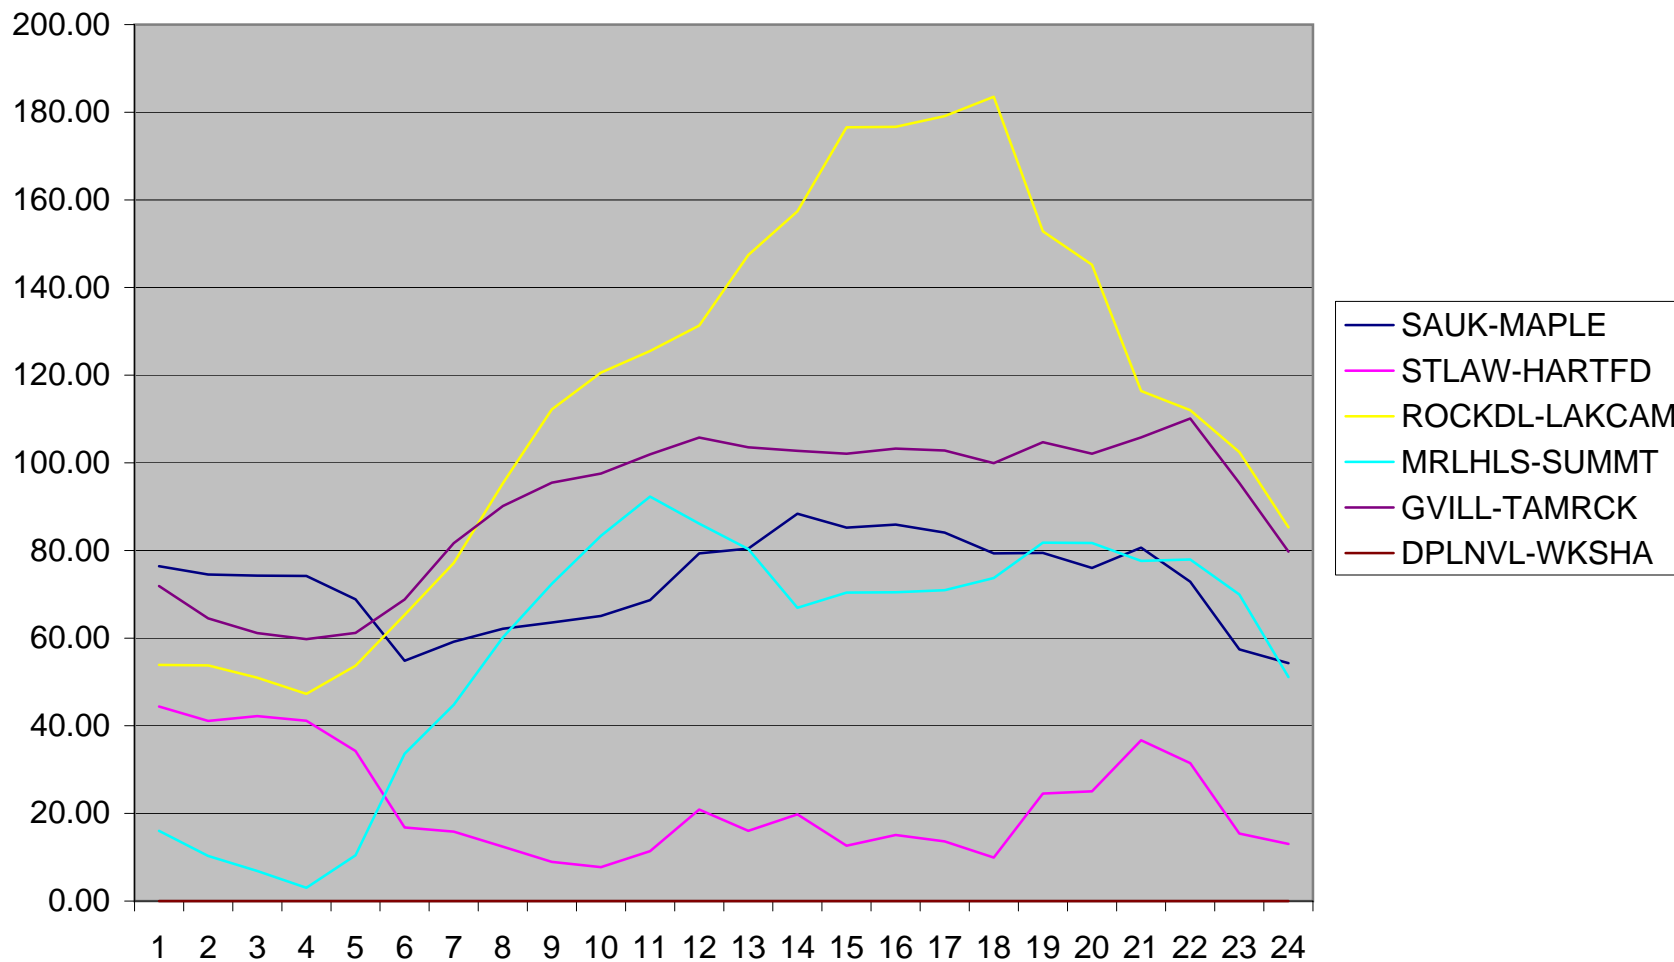

7/7/05 MW Flows into Study Area