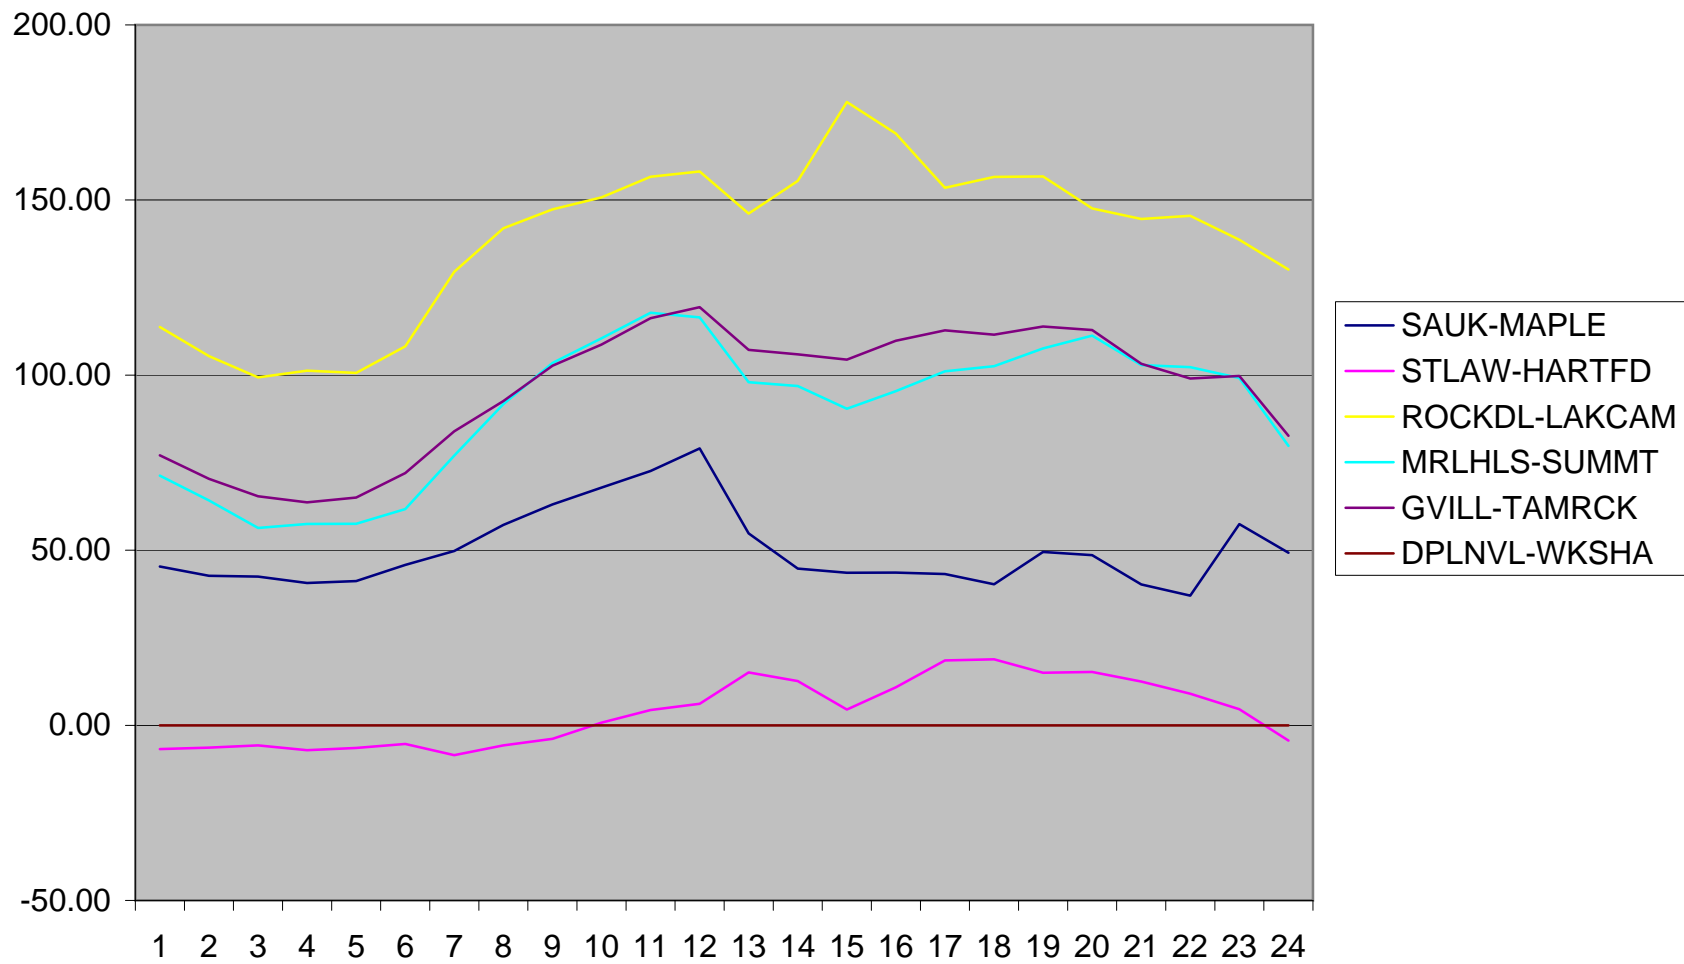

6/21/05 Study Area Voltages

6/21/05 MW Flows into Study Area

6/21/05 Study Area Generation

Tuesday 6/21/05	JEFFRSON KV	CONCORD KV	SUMMIT KV	ST LAWRN KV	SUSSEX KV	SAUK- MAPLE Hrly Avg	STLAW- HARTFD Hrly Avg	ROCKDL- LAKCAM Hrly Avg	MRLHLS- SUMMT Hrly Avg	GVILL- TAMRCK Hrly Avg	DPLNVL- WKSHA Hrly Avg	CONCORD TOT. GEN Hrly Avg	GERMANT TOT. GEN. Hrly Avg
06/21/2005 00:00	140.32	141.856	141.383	143.541	144.498	45.36	-6.80	113.77	71.31	77.08	0.00	0.5	0.5
06/21/2005 01:00	141.321	142.992	142.28	144.46	145.361	42.68	-6.35	105.43	64.21	70.38	0.00	0.5	0.5
06/21/2005 02:00	142.043	143.463	142.56	144.682	145.476	42.46	-5.73	99.33	56.37	65.40	0.00	0.5	0.5
06/21/2005 03:00	141.827	143.125	142.102	144.192	144.733	40.66	-7.09	101.28	57.49	63.68	0.00	0.5	0.5
06/21/2005 04:00	141.79	142.957	141.98	143.927	144.519	41.21	-6.46	100.63	57.56	65.06	0.00	0.5	0.5
06/21/2005 05:00	141.195	142.128	141.105	143.304	143.763	45.79	-5.31	108.22	61.74	72.05	0.00	0.5	0.5
06/21/2005 06:00	138.714	139.653	139.079	141.038	142.833	49.80	-8.54	129.52	76.99	83.97	0.00	0.5	0.5
06/21/2005 07:00	136.925	137.683	137.436	139.33	141.557	57.21	-5.73	141.93	91.71	92.57	0.00	0.5	0.4
06/21/2005 08:00	135.639	136.348	136.145	138.194	140.825	63.09	-3.83	147.34	103.46	102.69	0.00	0.5	0.5
06/21/2005 09:00	135.486	136.315	136.273	138.591	141.265	67.87	0.78	150.77	110.49	108.73	0.00	0.5	0.4
06/21/2005 10:00	134.236	134.81	134.694	137.397	139.944	72.64	4.38	156.62	117.79	116.27	0.00	0.5	0.5
06/21/2005 11:00	133.405	133.79	133.588	136.706	139.018	79.08	6.13	158.16	116.47	119.40	0.00	0.5	1.0
06/21/2005 12:00	134.132	134.329	134.017	137.159	139.649	54.83	15.12	146.12	97.97	107.23	0.00	0.5	61.1
06/21/2005 13:00	133.003	132.466	132.267	135.119	137.942	44.74	12.65	155.47	96.87	105.95	0.00	0.4	82.9
06/21/2005 14:00	133.89	132.729	132.196	135.463	138.004	43.56	4.52	177.98	90.42	104.44	0.00	0.4	86.0
06/21/2005 15:00	134.211	133.227	132.623	135.999	138.517	43.59	10.87	168.96	95.44	109.79	0.00	0.4	86.2
06/21/2005 16:00	134.236	133.681	133.268	136.339	139.161	43.20	18.52	153.51	101.07	112.80	0.00	0.4	86.3
06/21/2005 17:00	134.939	134.684	134.378	137.36	140.262	40.30	18.85	156.58	102.56	111.55	0.00	0.5	86.1
06/21/2005 18:00	135.704	135.828	135.616	138.452	141.509	49.51	15.02	156.73	107.61	113.87	0.00	0.5	57.5
06/21/2005 19:00	136.527	137.209	137.01	139.676	142.779	48.61	15.22	147.58	111.27	112.88	0.00	0.5	51.4
06/21/2005 20:00	137.69	138.479	138.242	140.786	143.541	40.24	12.48	144.57	102.89	103.21	0.00	0.5	60.4
06/21/2005 21:00	138.303	138.919	138.615	141.011	143.405	37.05	9.02	145.51	102.29	99.05	0.00	0.5	59.0
06/21/2005 22:00	139.582	140.256	139.63	142.156	143.999	57.47	4.62	138.62	99.16	99.77	0.00	0.5	0.8
06/21/2005 23:00	140.413	141.311	140.578	143.011	144.678	49.26	-4.34	130.17	79.79	82.66	0.00	0.5	0.4