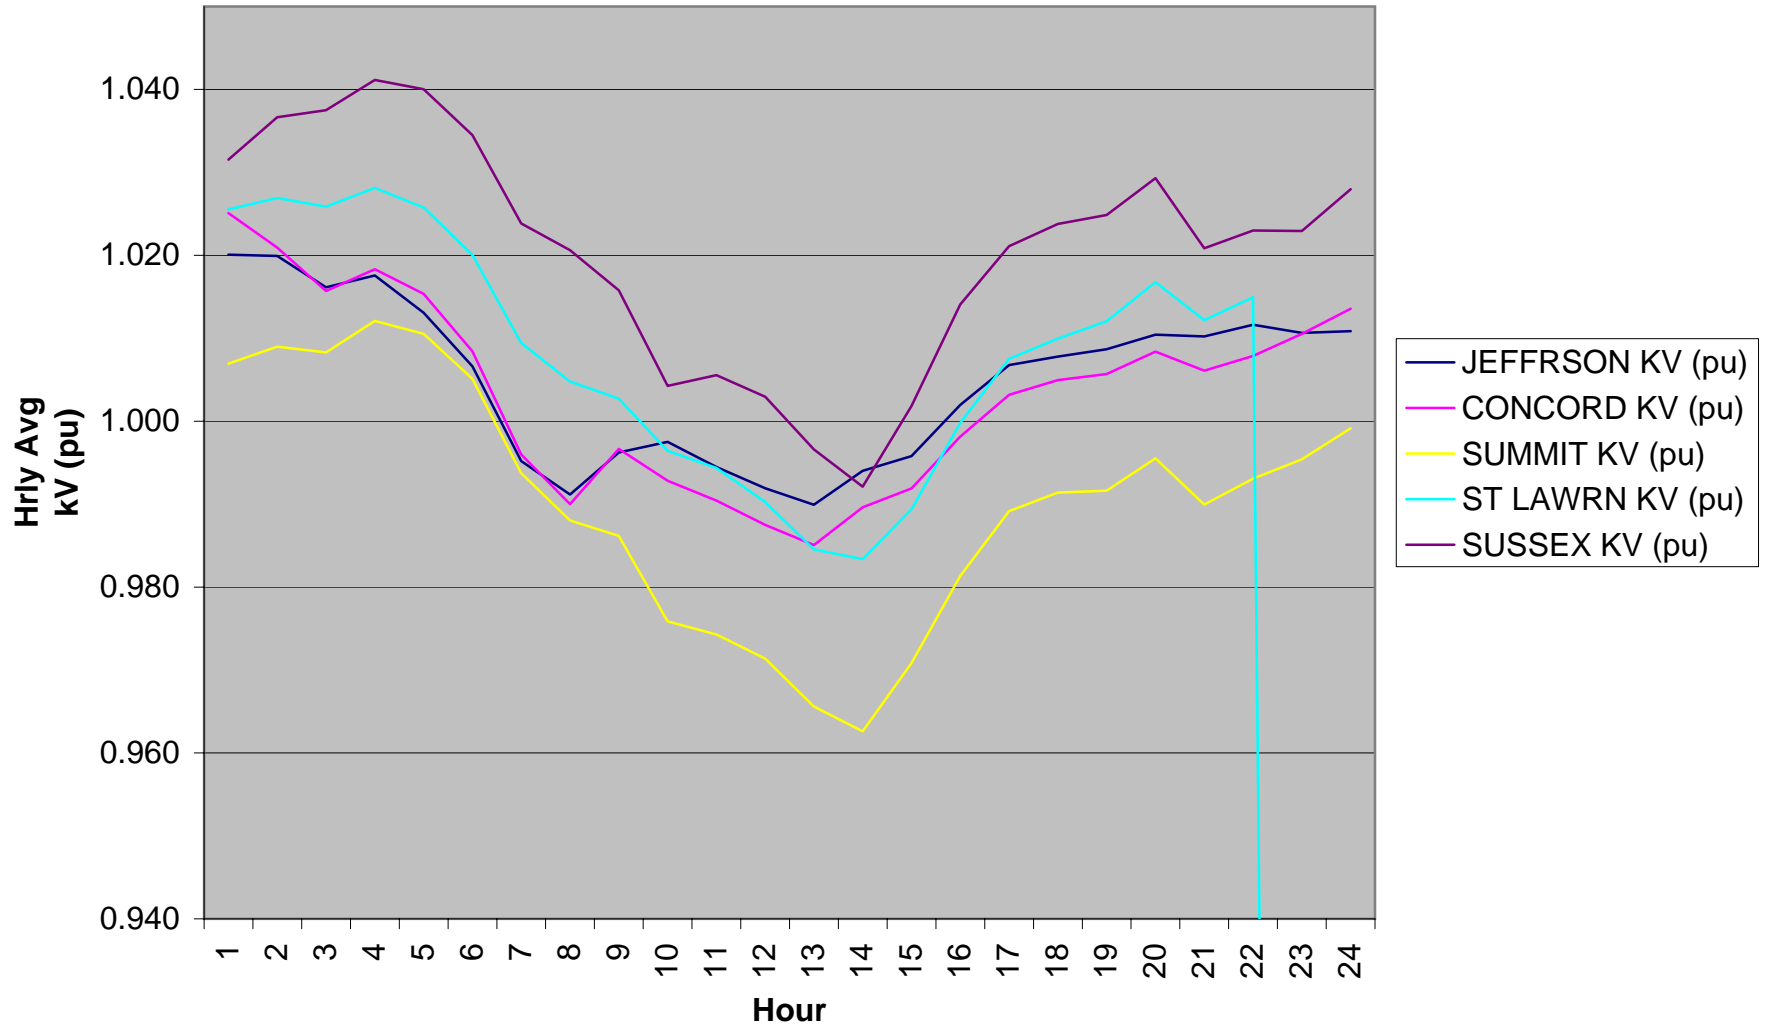

Thursday 7/7/2005	JEFFRSON	CONCORD	SUMMIT KV	ST LAWRN	SUSSEX KV	SAUK- MAPLE	STLAW- HARTFD	ROCKDL- LAKCAM	MRLHLS- SUMMT	GVILL- TAMRCK	DPLNVL- WKSHA	CONCORD TOT. GEN	GERMANT TOT. GEN.
Time	KV (pu) Hrly Avg	KV (pu) Hrly Avg	(pu) Hrly Avg	KV (pu) Hrly Avg	(pu) Hrly Avg	Hrly Avg	Hrly Avg	Hrly Avg	Hrly Avg	Hrly Avg	Hrly Avg	Hrly Avg	Hrly Avg
07/07/2005 00:00:00 c	1.018	1.017	1.007	1.019	1.019	76.43	44.39	53.88	16.01	71.90	0.00	0.4	0.5
07/07/2005 01:00:00 c	1.019	1.019	1.009	1.024	1.023	74.52	41.10	53.78	10.29	64.51	0.00	0.4	0.4
07/07/2005 02:00:00 c	1.020	1.016	1.007	1.024	1.022	74.26	42.22	50.97	6.86	61.15	0.00	0.4	0.5
07/07/2005 03:00:00 c	1.021	1.018	1.008	1.026	1.023	74.20	41.13	47.29	3.02	59.76	0.00	0.4	0.5
07/07/2005 04:00:00 c	1.017	1.016	1.006	1.024	1.021	68.84	34.24	53.70	10.46	61.17	0.00	0.4	0.4
07/07/2005 05:00:00 c	1.014	1.015	1.006	1.022	1.020	54.82	16.81	65.33	33.62	68.81	0.00	0.4	0.5
07/07/2005 06:00:00 c	1.010	1.011	1.003	1.016	1.018	59.18	15.86	77.14	44.80	81.66	0.00	0.4	0.5
07/07/2005 07:00:00 c	1.005	1.007	1.000	1.012	1.018	62.15	12.42	95.33	60.18	90.13	0.00	0.4	0.5
07/07/2005 08:00:00 c	0.995	0.996	0.990	1.004	1.010	63.57	8.93	112.19	72.40	95.46	0.00	0.4	0.4
07/07/2005 09:00:00 c	0.992	0.994	0.987	1.003	1.008	65.05	7.73	120.59	83.36	97.57	0.00	0.4	0.5
07/07/2005 10:00:00 c	0.993	0.993	0.986	1.003	1.009	68.69	11.40	125.53	92.29	101.93	0.00	0.4	0.4
07/07/2005 11:00:00 c	0.996	0.994	0.985	1.002	1.012	79.33	20.89	131.32	86.11	105.75	0.00	0.4	0.4
07/07/2005 12:00:00 c	1.000	0.995	0.987	1.003	1.018	80.43	16.03	147.42	80.30	103.54	0.00	0.4	0.5
07/07/2005 13:00:00 c	1.002	0.995	0.986	1.000	1.016	88.37	19.80	157.41	66.91	102.75	0.00	0.4	0.4
07/07/2005 14:00:00 c	1.002	0.996	0.987	1.001	1.017	85.23	12.65	176.57	70.38	102.08	0.00	0.4	0.4
07/07/2005 15:00:00 c	1.005	0.998	0.989	1.004	1.019	85.89	15.09	176.65	70.45	103.26	0.00	0.4	0.5
07/07/2005 16:00:00 c	1.008	1.001	0.993	1.008	1.022	84.08	13.62	179.13	70.93	102.81	0.00	0.5	0.5
07/07/2005 17:00:00 c	1.008	1.003	0.994	1.010	1.025	79.35	9.92	183.55	73.72	99.92	0.00	0.5	0.5
07/07/2005 18:00:00 c	1.011	1.009	1.002	1.014	1.029	79.44	24.53	152.84	81.78	104.71	0.00	0.4	0.5
07/07/2005 19:00:00 c	1.013	1.012	1.004	1.014	1.027	76.00	25.03	145.19	81.71	102.10	0.00	0.5	0.5
07/07/2005 20:00:00 c	1.013	1.013	1.005	1.016	1.028	80.65	36.69	116.38	77.62	105.82	0.00	0.4	0.5
07/07/2005 21:00:00 c	1.005	1.007	0.999	1.012	1.023	72.87	31.48	112.00	77.96	110.11	0.00	0.5	0.4
07/07/2005 22:00:00 c	1.009	1.009	1.001	1.014	1.023	57.42	15.40	102.45	69.94	95.41	0.00	0.5	0.5
07/07/2005 23:00:00 c	1.017	1.015	1.007	1.018	1.026	54.29	13.02	85.30	51.13	79.74	0.00	0.5	0.5

7/25/05 MW Flows into Study Area

7/25/05 Study Area Voltages