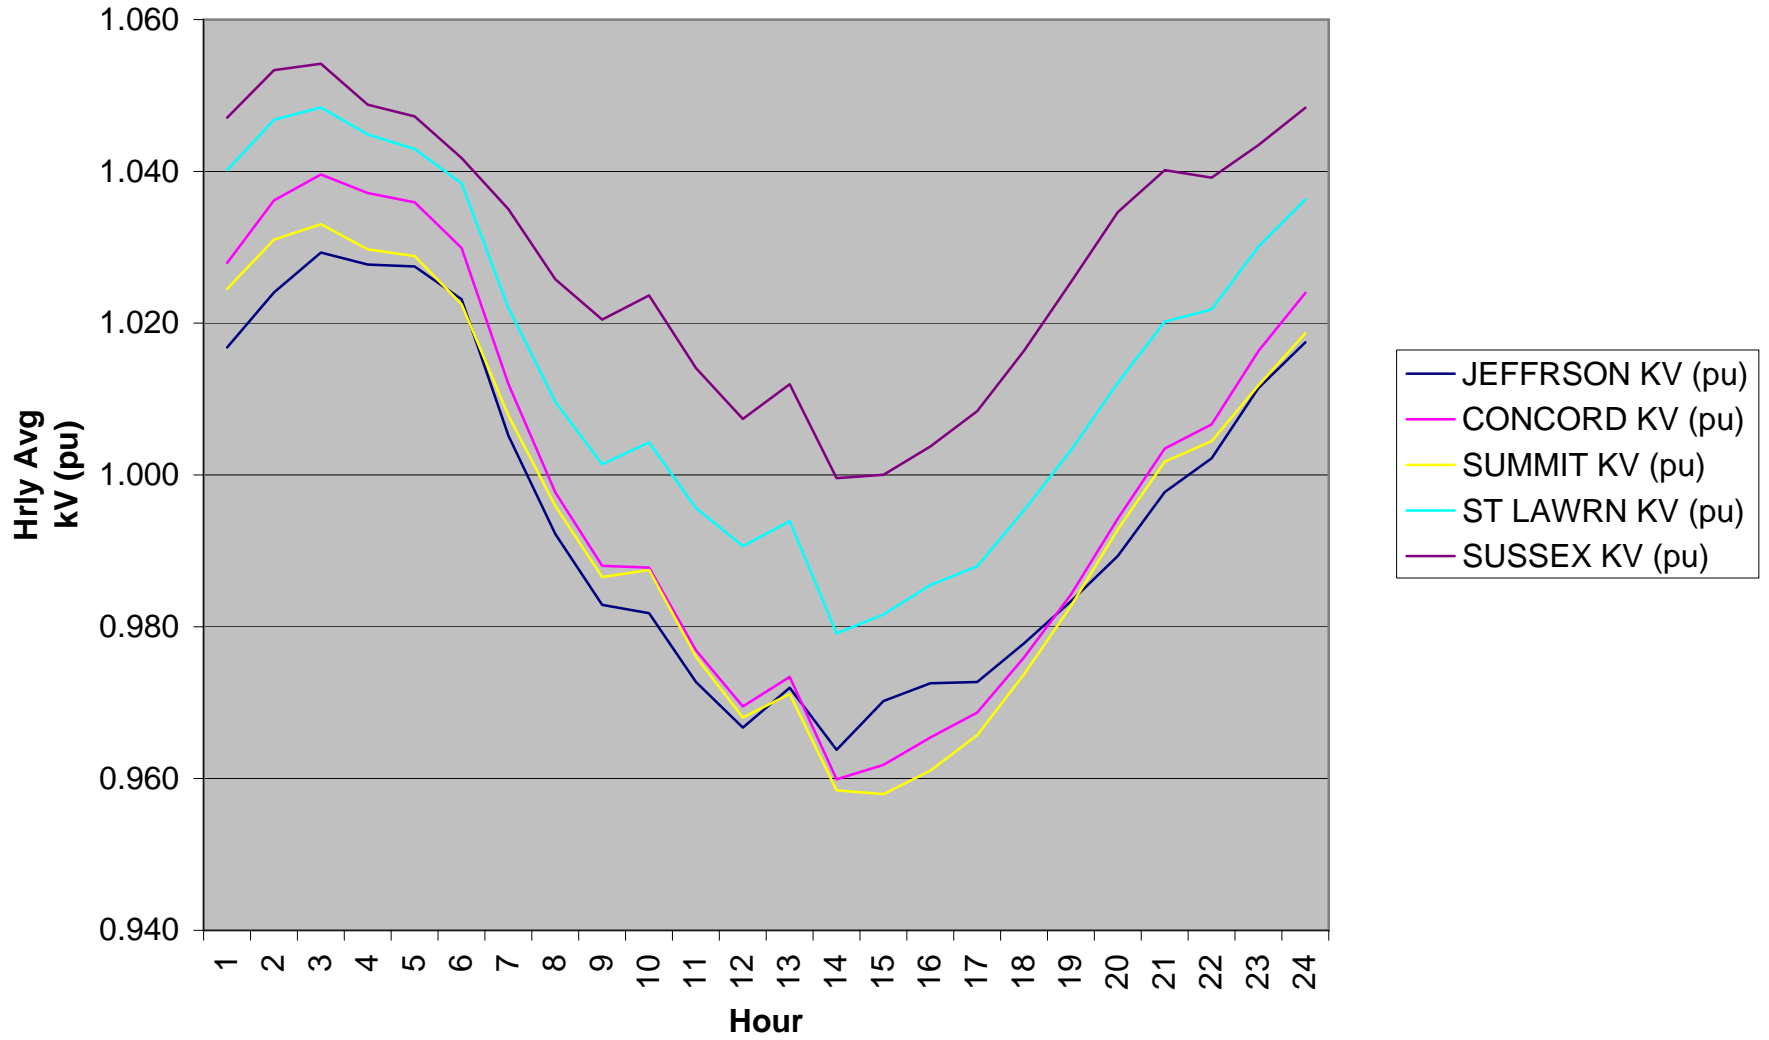

6/21/05 Study Area Voltages

6/21/05 MW Flows into Study Area

6/21/05 Study Area Generation

Tuesday 6/21/05	JEFFRSON KV	CONCORD KV	SUMMIT KV	ST LAWRN KV	SUSSEX KV	SAUK- MAPLE Hrly Avg	STLAW- HARTFD Hrly Avg	ROCKDL- LAKCAM Hrly Avg	MRLHLS- SUMMT Hrly Avg	GVILL- TAMRCK Hrly Avg	DPLNVL- WKSHA Hrly Avg	CONCORD TOT. GEN Hrly Avg	GERMANT TOT. GEN. Hrly Avg
06/21/2005 00:00	140.32	141.856	141.383	143.541	144.498	45.36	-6.80	113.77	71.31	77.08	0.00	0.5	0.5
06/21/2005 01:00	141.321	142.992	142.28	144.46	145.361	42.68	-6.35	105.43	64.21	70.38	0.00	0.5	0.5
06/21/2005 02:00	142.043	143.463	142.56	144.682	145.476	42.46	-5.73	99.33	56.37	65.40	0.00	0.5	0.5
06/21/2005 03:00	141.827	143.125	142.102	144.192	144.733	40.66	-7.09	101.28	57.49	63.68	0.00	0.5	0.5
06/21/2005 04:00	141.79	142.957	141.98	143.927	144.519	41.21	-6.46	100.63	57.56	65.06	0.00	0.5	0.5
06/21/2005 05:00	141.195	142.128	141.105	143.304	143.763	45.79	-5.31	108.22	61.74	72.05	0.00	0.5	0.5
06/21/2005 06:00	138.714	139.653	139.079	141.038	142.833	49.80	-8.54	129.52	76.99	83.97	0.00	0.5	0.5
06/21/2005 07:00	136.925	137.683	137.436	139.33	141.557	57.21	-5.73	141.93	91.71	92.57	0.00	0.5	0.4
06/21/2005 08:00	135.639	136.348	136.145	138.194	140.825	63.09	-3.83	147.34	103.46	102.69	0.00	0.5	0.5
06/21/2005 09:00	135.486	136.315	136.273	138.591	141.265	67.87	0.78	150.77	110.49	108.73	0.00	0.5	0.4
06/21/2005 10:00	134.236	134.81	134.694	137.397	139.944	72.64	4.38	156.62	117.79	116.27	0.00	0.5	0.5
06/21/2005 11:00	133.405	133.79	133.588	136.706	139.018	79.08	6.13	158.16	116.47	119.40	0.00	0.5	1.0
06/21/2005 12:00	134.132	134.329	134.017	137.159	139.649	54.83	15.12	146.12	97.97	107.23	0.00	0.5	61.1
06/21/2005 13:00	133.003	132.466	132.267	135.119	137.942	44.74	12.65	155.47	96.87	105.95	0.00	0.4	82.9
06/21/2005 14:00	133.89	132.729	132.196	135.463	138.004	43.56	4.52	177.98	90.42	104.44	0.00	0.4	86.0
06/21/2005 15:00	134.211	133.227	132.623	135.999	138.517	43.59	10.87	168.96	95.44	109.79	0.00	0.4	86.2
06/21/2005 16:00	134.236	133.681	133.268	136.339	139.161	43.20	18.52	153.51	101.07	112.80	0.00	0.4	86.3
06/21/2005 17:00	134.939	134.684	134.378	137.36	140.262	40.30	18.85	156.58	102.56	111.55	0.00	0.5	86.1
06/21/2005 18:00	135.704	135.828	135.616	138.452	141.509	49.51	15.02	156.73	107.61	113.87	0.00	0.5	57.5
06/21/2005 19:00	136.527	137.209	137.01	139.676	142.779	48.61	15.22	147.58	111.27	112.88	0.00	0.5	51.4
06/21/2005 20:00	137.69	138.479	138.242	140.786	143.541	40.24	12.48	144.57	102.89	103.21	0.00	0.5	60.4
06/21/2005 21:00	138.303	138.919	138.615	141.011	143.405	37.05	9.02	145.51	102.29	99.05	0.00	0.5	59.0
06/21/2005 22:00	139.582	140.256	139.63	142.156	143.999	57.47	4.62	138.62	99.16	99.77	0.00	0.5	0.8
06/21/2005 23:00	140.413	141.311	140.578	143.011	144.678	49.26	-4.34	130.17	79.79	82.66	0.00	0.5	0.4