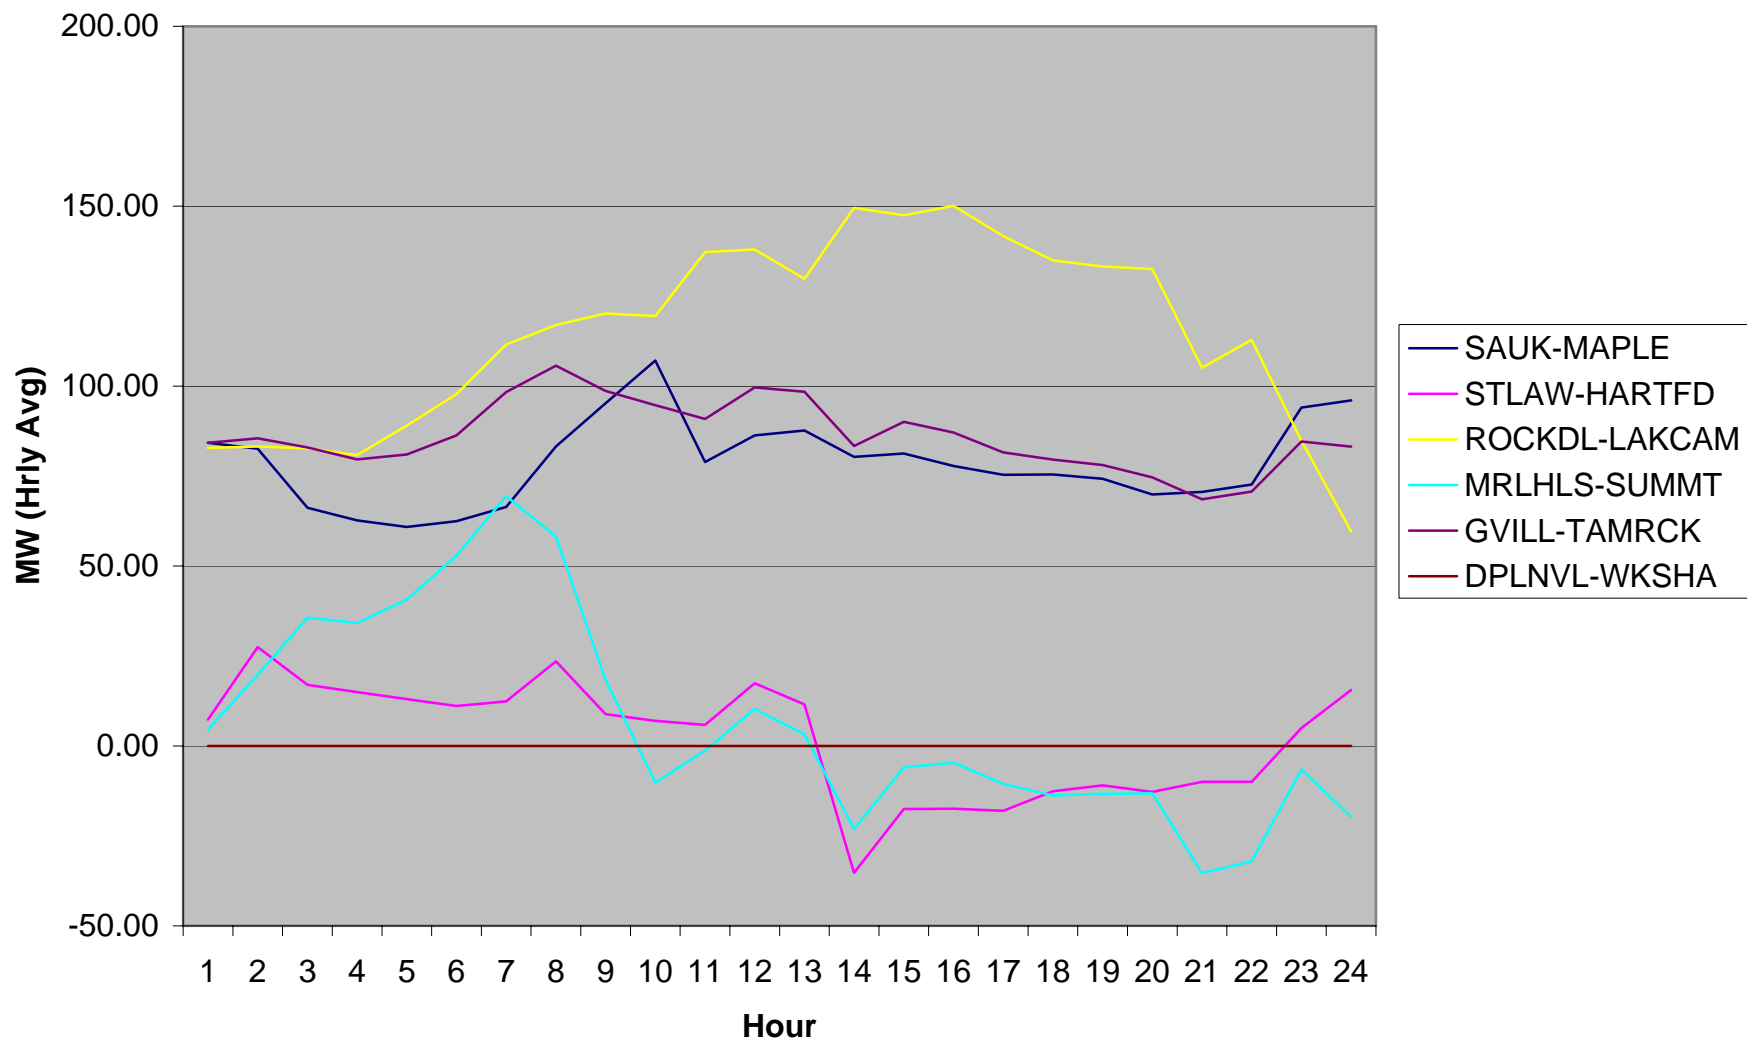

7/25/05 MW Flows into Study Area