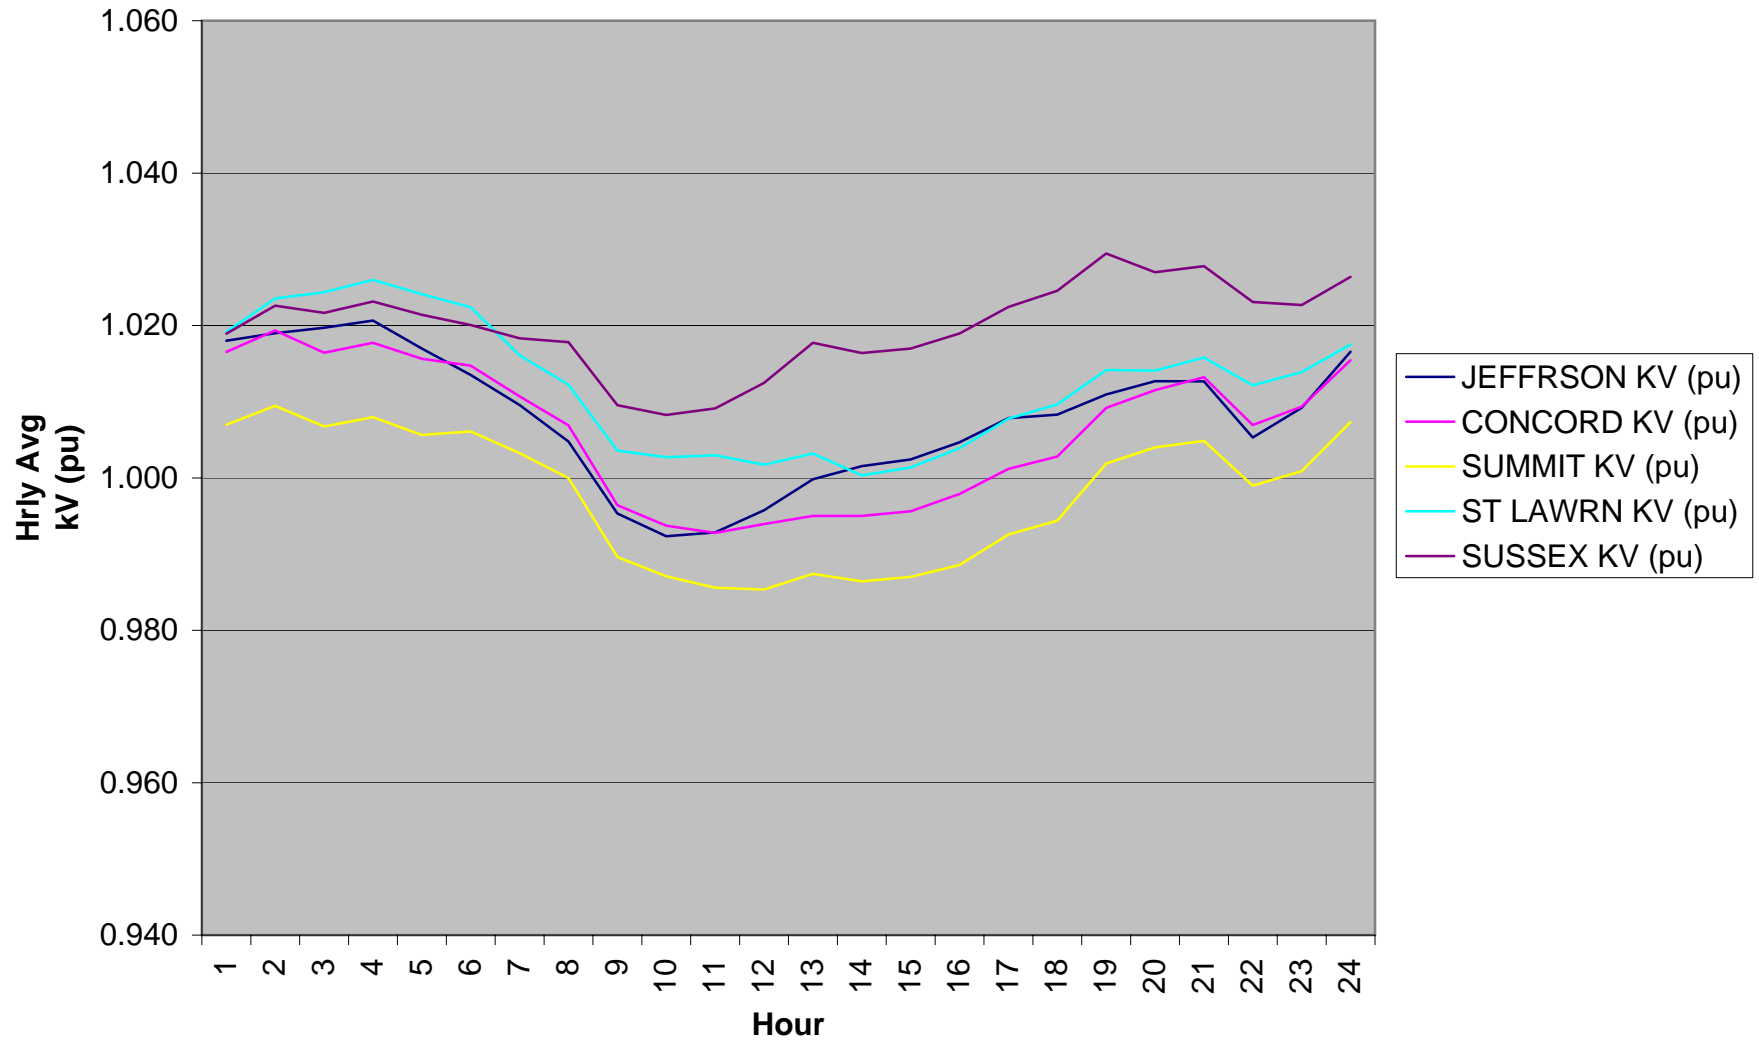

Tuesday 6/21/05	JEFFRSON KV	CONCORD KV	SUMMIT KV	ST LAWRN KV	SUSSEX KV	SAUK- MAPLE Hrly Avg	STLAW- HARTFD Hrly Avg	ROCKDL- LAKCAM Hrly Avg	MRLHLS- SUMMT Hrly Avg	GVILL- TAMRCK Hrly Avg	DPLNVL- WKSHA Hrly Avg	CONCORD TOT. GEN Hrly Avg	GERMANT TOT. GEN. Hrly Avg
06/21/2005 00:00	140.32	141.856	141.383	143.541	144.498	45.36	-6.80	113.77	71.31	77.08	0.00	0.5	0.5
06/21/2005 01:00	141.321	142.992	142.28	144.46	145.361	42.68	-6.35	105.43	64.21	70.38	0.00	0.5	0.5
06/21/2005 02:00	142.043	143.463	142.56	144.682	145.476	42.46	-5.73	99.33	56.37	65.40	0.00	0.5	0.5
06/21/2005 03:00	141.827	143.125	142.102	144.192	144.733	40.66	-7.09	101.28	57.49	63.68	0.00	0.5	0.5
06/21/2005 04:00	141.79	142.957	141.98	143.927	144.519	41.21	-6.46	100.63	57.56	65.06	0.00	0.5	0.5
06/21/2005 05:00	141.195	142.128	141.105	143.304	143.763	45.79	-5.31	108.22	61.74	72.05	0.00	0.5	0.5
06/21/2005 06:00	138.714	139.653	139.079	141.038	142.833	49.80	-8.54	129.52	76.99	83.97	0.00	0.5	0.5
06/21/2005 07:00	136.925	137.683	137.436	139.33	141.557	57.21	-5.73	141.93	91.71	92.57	0.00	0.5	0.4
06/21/2005 08:00	135.639	136.348	136.145	138.194	140.825	63.09	-3.83	147.34	103.46	102.69	0.00	0.5	0.5
06/21/2005 09:00	135.486	136.315	136.273	138.591	141.265	67.87	0.78	150.77	110.49	108.73	0.00	0.5	0.4
06/21/2005 10:00	134.236	134.81	134.694	137.397	139.944	72.64	4.38	156.62	117.79	116.27	0.00	0.5	0.5
06/21/2005 11:00	133.405	133.79	133.588	136.706	139.018	79.08	6.13	158.16	116.47	119.40	0.00	0.5	1.0
06/21/2005 12:00	134.132	134.329	134.017	137.159	139.649	54.83	15.12	146.12	97.97	107.23	0.00	0.5	61.1
06/21/2005 13:00	133.003	132.466	132.267	135.119	137.942	44.74	12.65	155.47	96.87	105.95	0.00	0.4	82.9
06/21/2005 14:00	133.89	132.729	132.196	135.463	138.004	43.56	4.52	177.98	90.42	104.44	0.00	0.4	86.0
06/21/2005 15:00	134.211	133.227	132.623	135.999	138.517	43.59	10.87	168.96	95.44	109.79	0.00	0.4	86.2
06/21/2005 16:00	134.236	133.681	133.268	136.339	139.161	43.20	18.52	153.51	101.07	112.80	0.00	0.4	86.3
06/21/2005 17:00	134.939	134.684	134.378	137.36	140.262	40.30	18.85	156.58	102.56	111.55	0.00	0.5	86.1
06/21/2005 18:00	135.704	135.828	135.616	138.452	141.509	49.51	15.02	156.73	107.61	113.87	0.00	0.5	57.5
06/21/2005 19:00	136.527	137.209	137.01	139.676	142.779	48.61	15.22	147.58	111.27	112.88	0.00	0.5	51.4
06/21/2005 20:00	137.69	138.479	138.242	140.786	143.541	40.24	12.48	144.57	102.89	103.21	0.00	0.5	60.4
06/21/2005 21:00	138.303	138.919	138.615	141.011	143.405	37.05	9.02	145.51	102.29	99.05	0.00	0.5	59.0
06/21/2005 22:00	139.582	140.256	139.63	142.156	143.999	57.47	4.62	138.62	99.16	99.77	0.00	0.5	0.8
06/21/2005 23:00	140.413	141.311	140.578	143.011	144.678	49.26	-4.34	130.17	79.79	82.66	0.00	0.5	0.4

7/7/05 Study Area Voltages